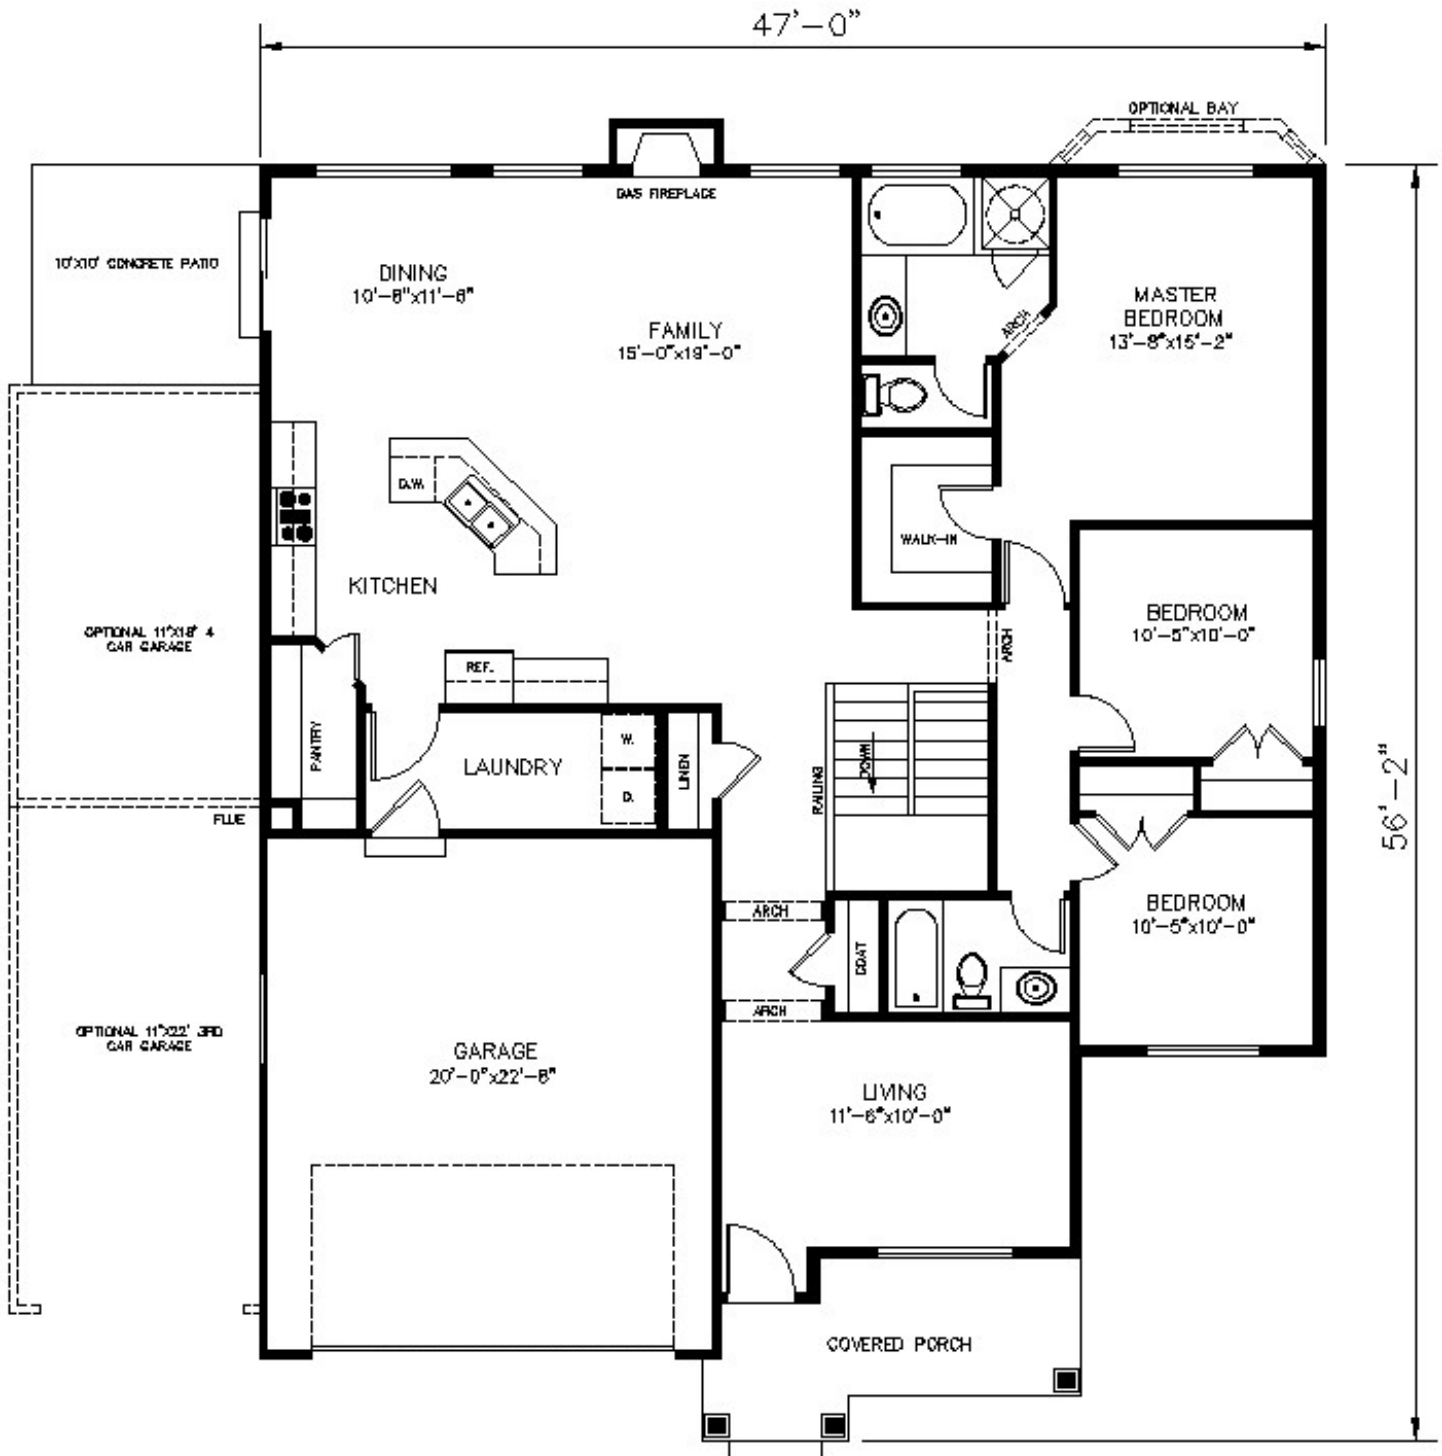

Sophie

Main: 1,800 Bsmt: 1,912 **Total 3,712 sq. ft.**

Finished 1,800 sq. ft.

Gordon Milar: (801) 259-1800

Ben Milar: (801) 205-7584

www.gmilar.com

Sophie

Main: 1,800 Bsmt: 1,912 **Total 3,712 sq. ft.**

Finished 1,800 sq. ft.

Gordon Milar: (801) 259-1800

Ben Milar: (801) 205-7584

www.gmilar.com